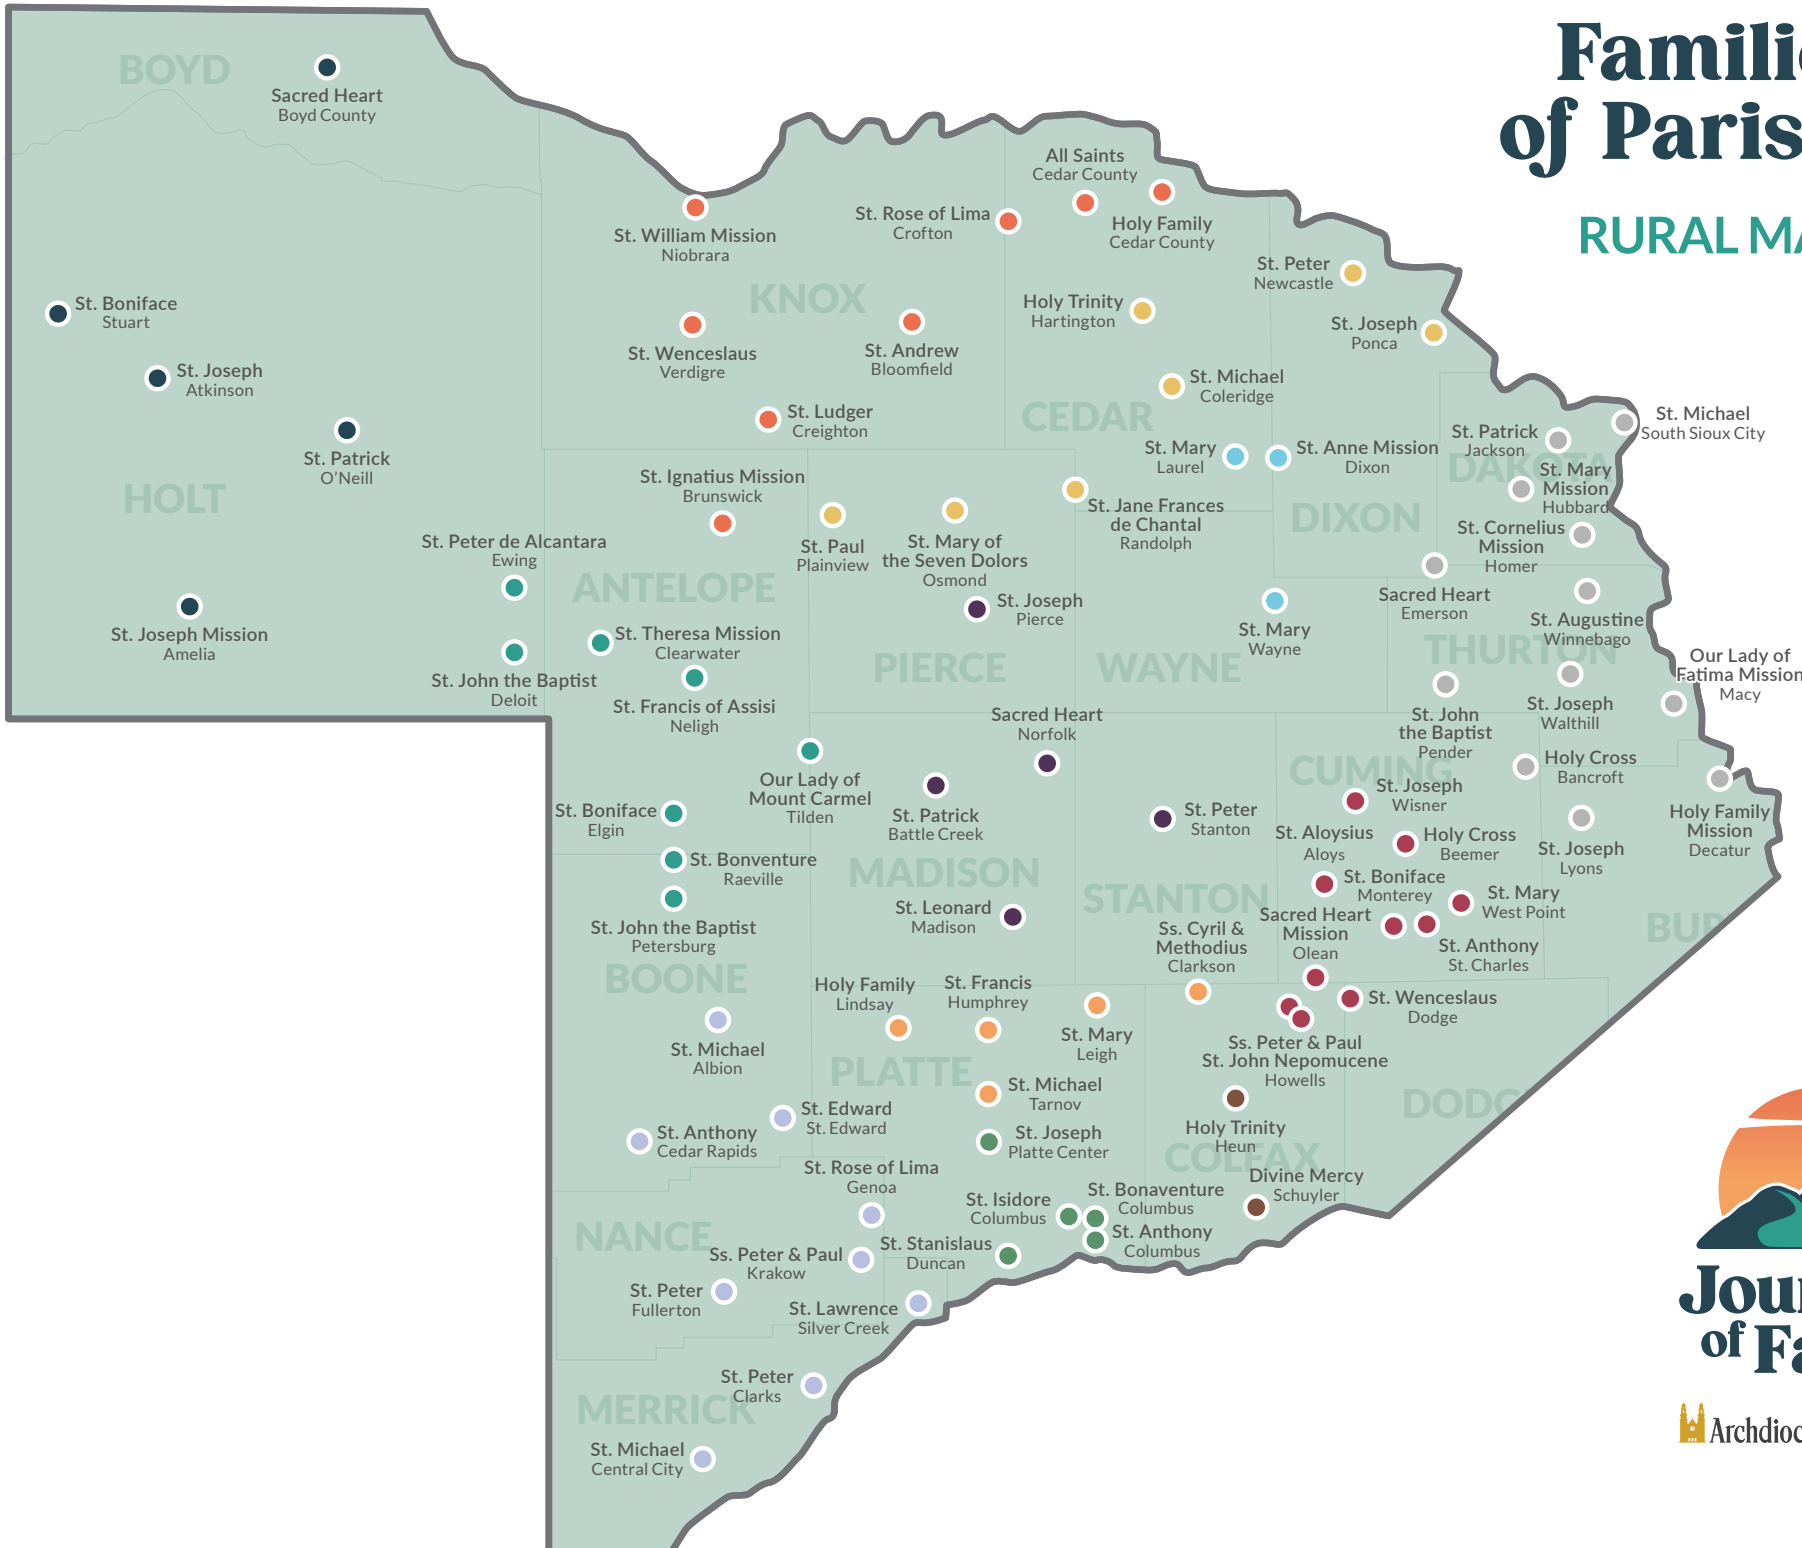

Families of Parishes

RURAL MAP

Journey of Faith

Archdiocese of Omaha