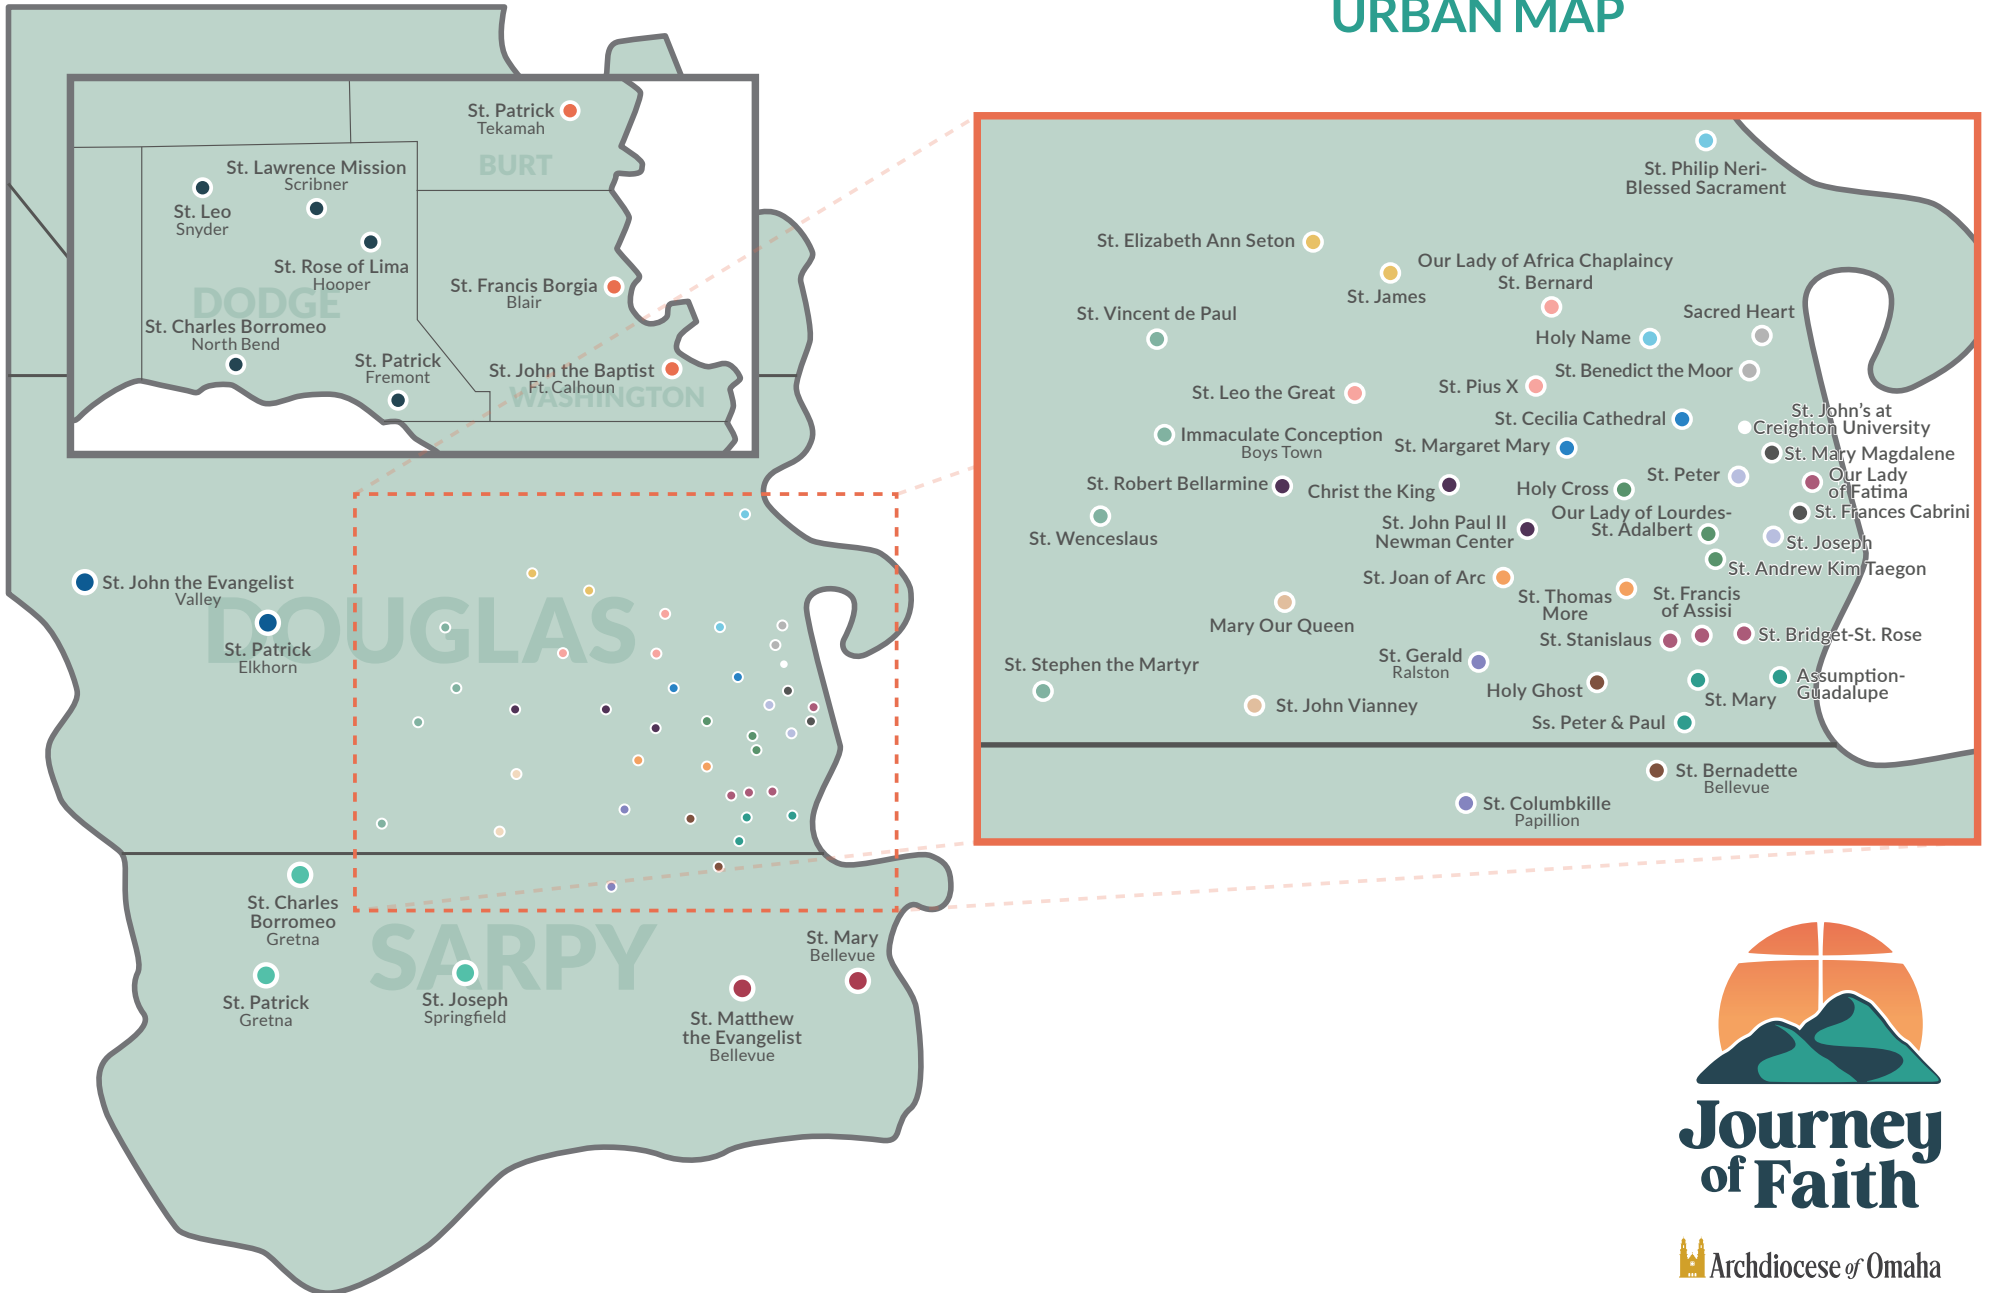

Families of Parishes

URBAN MAP

FAMILY A

FREMONT

St. Patrick

HOOPER

St. Rose of Lima

NORTH BEND

OMAHA

St. Andrew Kim Taegon

Catholic Community

Holy Cross

Our Lady of Lourdes-

St. Adalbert

FAMILY J

OMAHA

St. Thomas More

St. Joan of Arc

FAMILY M

OMAHA

St. Bridget-St. Rose

St. Francis of Assisi

Our Lady of Fatima

St. Stanislaus

St. Vincent de Paul

St. Wenceslaus

BOYS TOWN

Immaculate Conception

FAMILY U

ELKHORN

St. Patrick

VALLEY